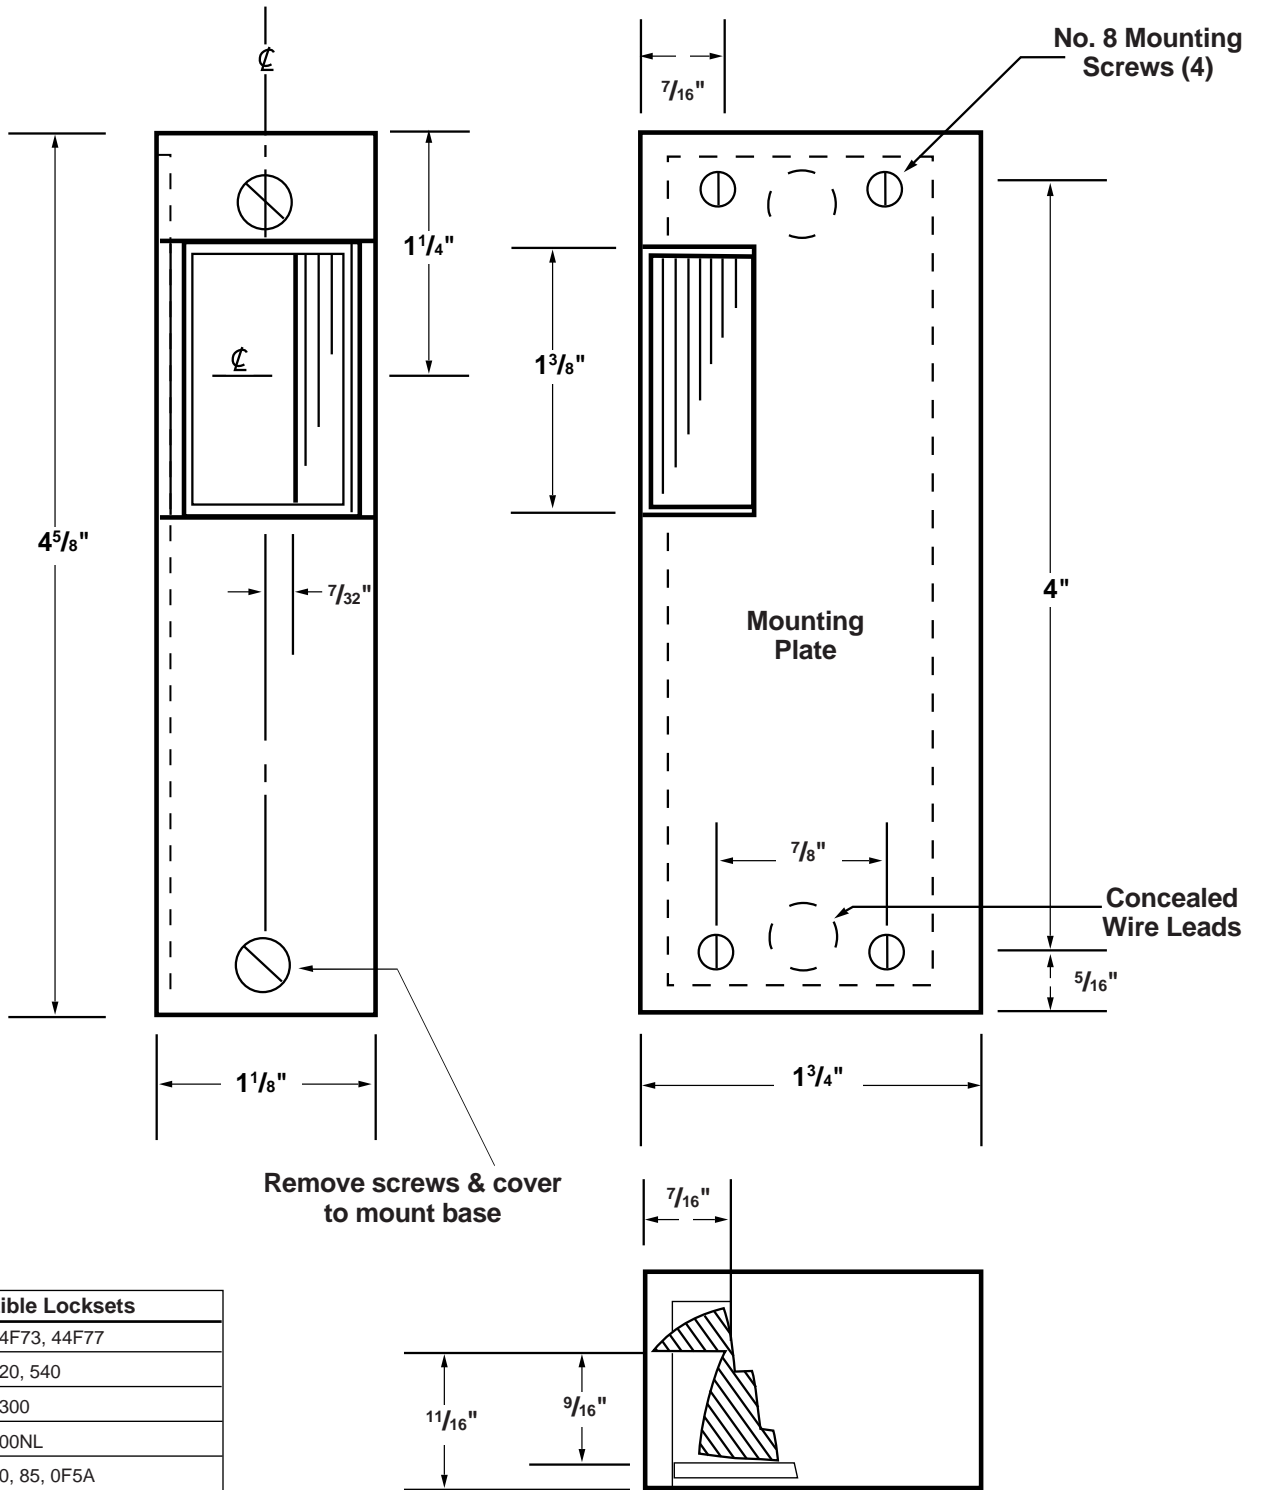

## Application

For surface mount installations on wood or metal jambs for in-swinging applications. Use with locksets and night latches having up to 1/2" throw. When mounted on a pair of doors, strike is mounted to the inactive leaf.